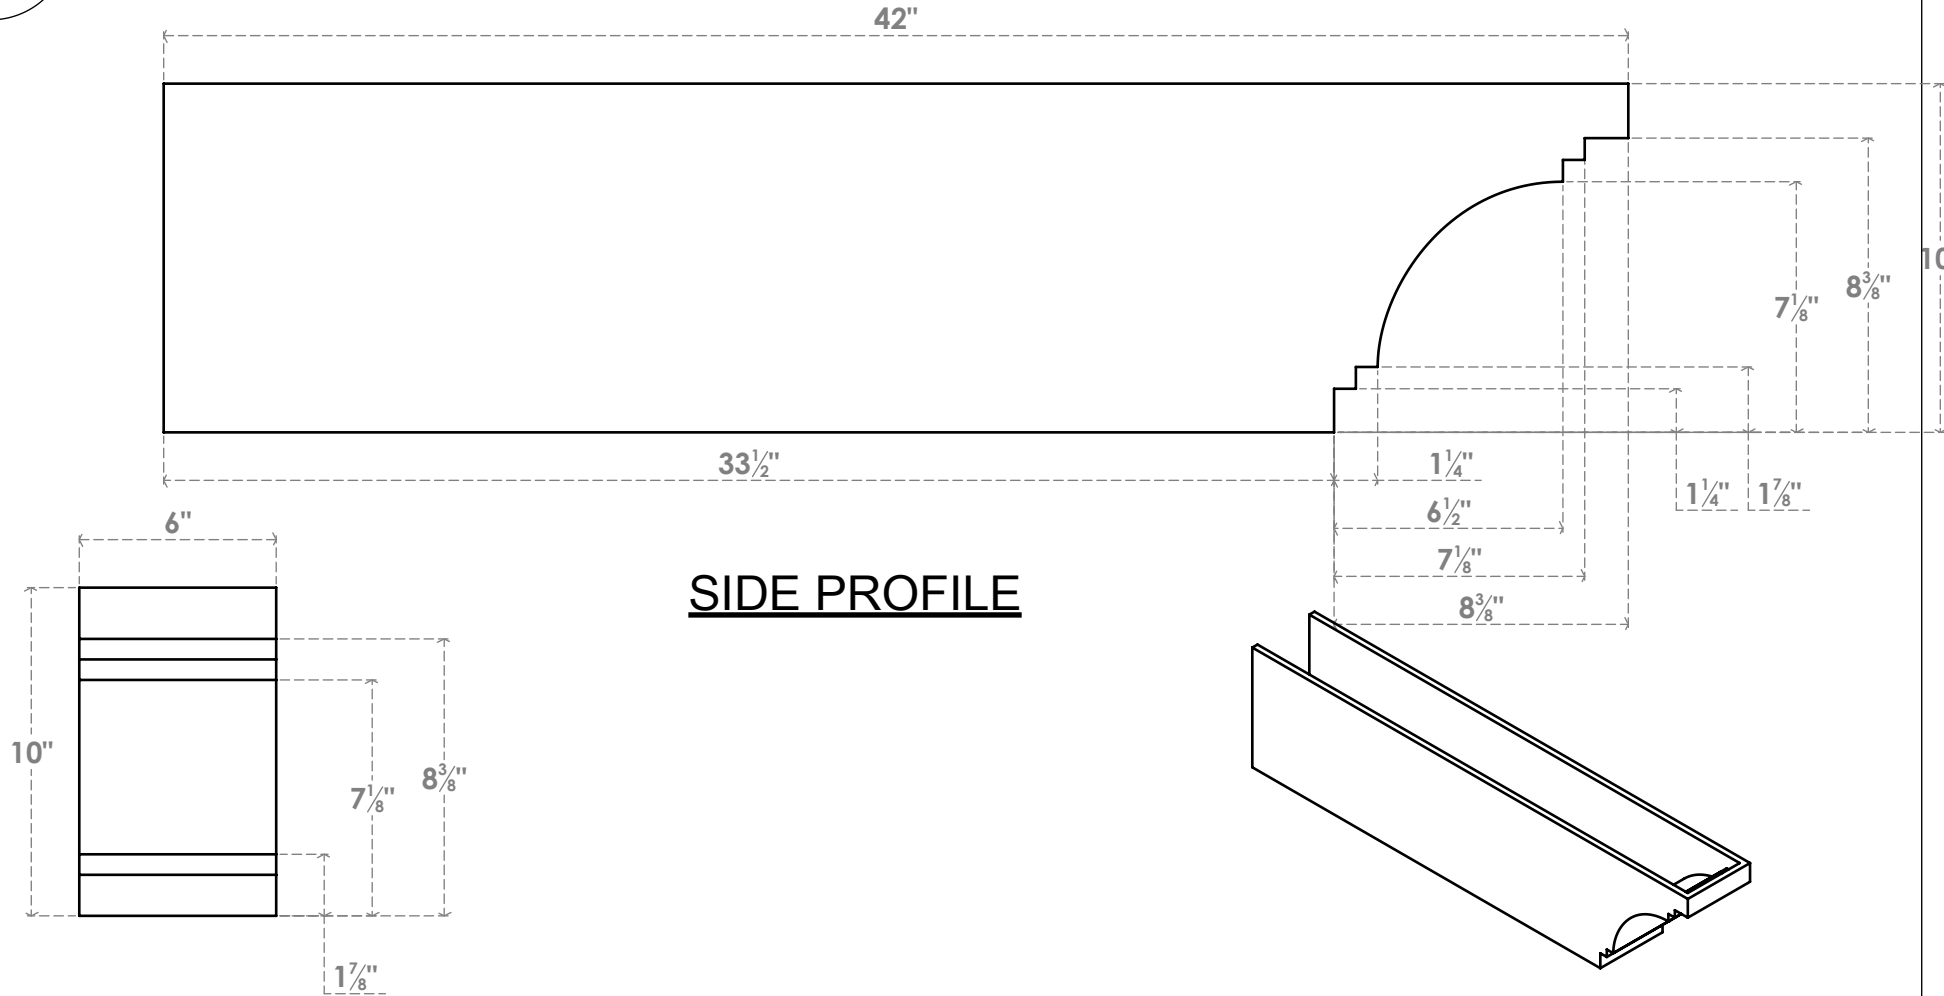

RFTP06X10X42PEC

6"W X 10"H X 42"L PESCADERO ARCHITECTURAL GRADE PVC RAFTER TAIL

SIDE PROFILE

FRONT PROFILE

ISOMETRIC

EKENA MILLWORK
 2300 WEST MAIN ST.
 CLARKSVILLE, TX 75426
 TOLL FREE: 866-607-0453
 WWW.EKENAMILLWORK.COM

NOTES

1. INSTALLATION TO BE COMPLETED IN ACCORDANCE WITH MANUFACTURER'S SPECIFICATIONS.
2. DRAWING MAY NOT BE TO SCALE
3. THIS DRAWING IS INTENDED FOR DESIGN AND PLANNING PURPOSES ONLY.
4. ALL INFORMATION CONTAINED HEREIN WAS CURRENT AT THE TIME OF DEVELOPMENT BUT MUST BE REVIEWED AND APPROVED BY THE PRODUCT MANUFACTURER TO BE CONSIDERED ACCURATE.
5. ARCHITECTURAL GRADE PVC PRODUCTS ARE MADE FROM EXPANDED CELLULAR PVC AND COME NATURALLY WHITE BUT MAY BE PAINTED